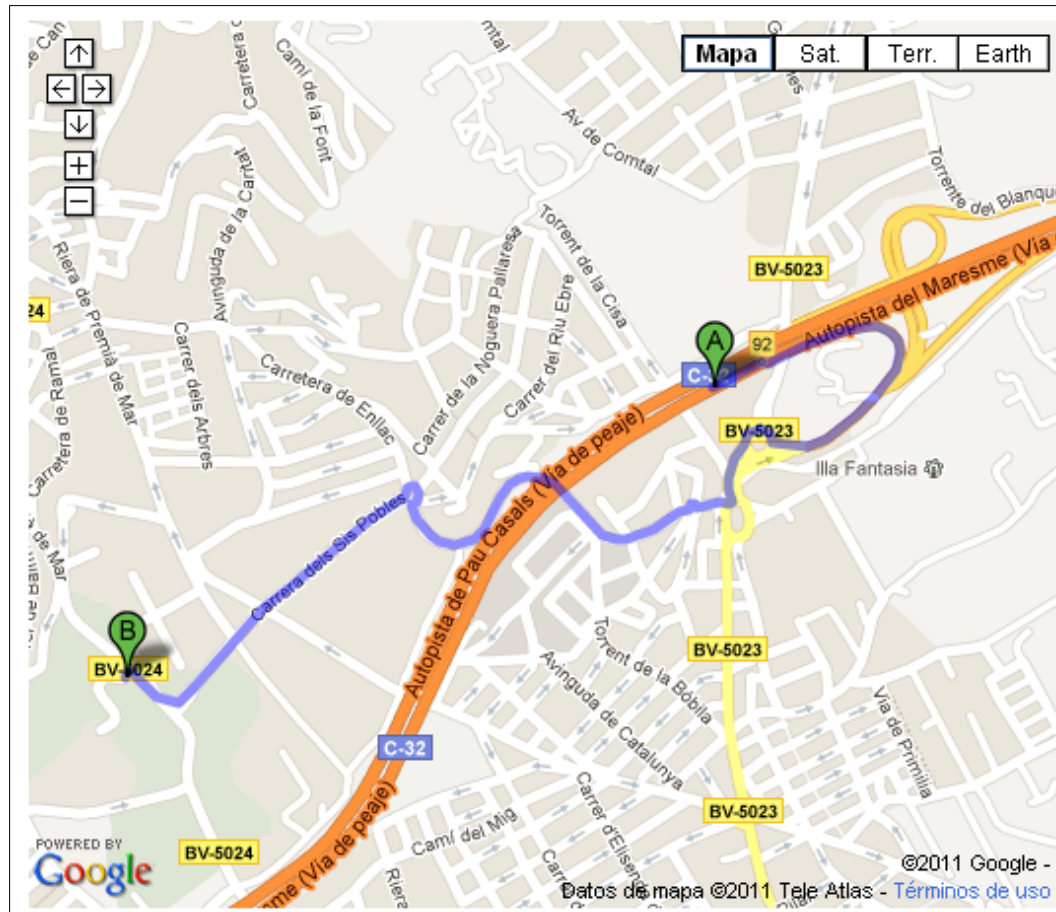

HOW TO REACH LA TORRE DEL PI

BY CAR FROM BARCELONA

1. Coming from Barcelona along the C-32 (Autopista del Maresme)
2. Take Exit 92 toward Vilassar / Premià de Dalt / Premià de Mar / Cabrils. At the exit of the toll, take Premià de Dalt direction - Premià de Mar
3. At the 1st roundabout take the second exit Premià de Dalt
4. At the 2nd roundabout, follow direction Premià de Dalt, and turn right onto Highway Enllaç
5. Crossing the highway below, and at the next roundabout you will see a sign with multiple destinations, including la Torre del Pi
6. Following the direction set by the signal, you reach la Torre del Pi